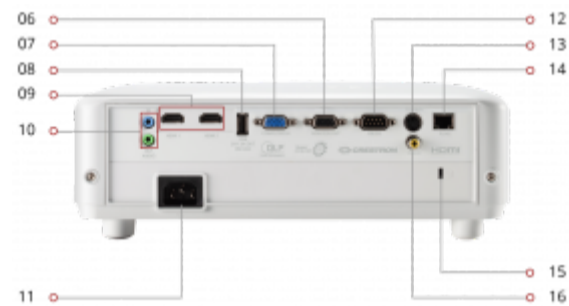

Key Features

Bright Images in any Environment | Up to 20,000 hours lamp life | Easy
LAN Control | SuperColor: Amazing Color Accuracy

Product Description

The ViewSonic® PG706HD 1080p projector features 4,000 lumens, Full HD 1920x1080 native resolution, an intuitive, user-friendly design, and a sleek white chassis. Exclusive SuperColor™ technology offers a wide color gamut for beautiful image production in nearly any environment. Equipped with Crestron® LAN controller, this projector makes it easy for IT admin to remotely control and manage multiple projectors from their workstations. With a shorter throw ratio, 1.2x optical zoom, vertical keystone, and extensive connectivity, the PG706HD provides flexible and quick set-up. What's more, an energy-saving SuperEco™ feature reduces power consumption and extends the lamp life by up to 20,000 hours. The PG706HD is the ideal projector for both high-definition presentations and vibrant multimedia entertainment.

01 Control Panel
02 Elevation Foot
03 Zoom Ring
04 IR Remote Sensor
05 Projection Lens
Monitor Out

03 VGA In
04 USB 2.0 Type A
05 HDMI (x2)
Audio In/Out
AC In
RS232

06 S-Video In
07 LAN
08 Kensington® Lock Slot
09 RCA Video In
10

Type:	DLP Lamp
Resolution Type:	HD (1920x1080)
Resolution:	1920 x 1080
Brightness (Lumens):	4,000 ANSI
Display Size (in.):	30 - 300 in. / 0.76 - 7.62 m
Throw Distance:	3.3 - 36.0 ft / 1.0 - 11.0 m
Throw Ratio:	1.5-1.65
Keystone:	Vertical (+/- 40°)
Lens:	1.1x optical zoom
Light Source (watt):	245
Light Source Life, Normal (hours):	4000
Light Source Life, Dynamic Eco-Mode (hours):	20000
Color Depth:	1.07B Color (R/G/B 10bit)
Aspect Ratio:	16:9