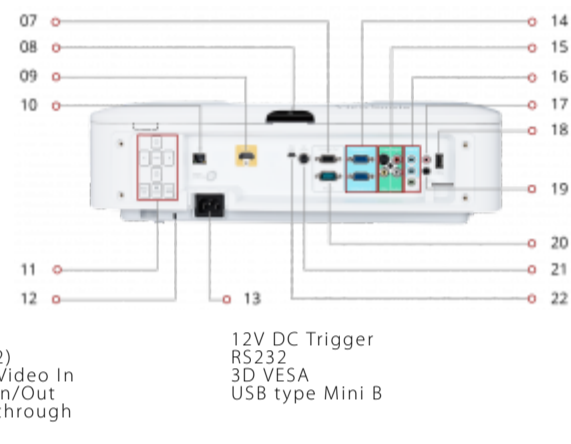

Key Features

- 5,000 Lumen Brightness | Vertical Lens Shift with Centered Lens |
- PortAll®: Discreet Wireless Streaming | Network Monitoring & Control |
- SuperColor™: Amazing Color Accuracy

Product Description

Delivering 1920 x 1080 resolution and 5000 lumens of brightness, the ViewSonic® PG800HD is the ideal 1080p projector for professional installations, large venues, and business and education environments. With its 1.3x optical zoom, centered lens, vertical lens shift, and vertical keystoneing, the PG800HD provides extreme flexibility even in the most challenging installations. The PG800HD boasts a sleek top cover design for quick lamp and accessory access, while an intuitive PortAll® compartment accommodates additional accessories such as an HDBaseT receiver, wireless streaming device, or PC stick. A 4-in-1 power button serves as a central point for LED notifications. Moreover, two HDMI ports and additional audio and video ports allow for extensive connectivity to handle multiple devices without the need to switch cables. Powered by SuperColor™ technology for beautiful image reproduction, and SonicExpert® technology for incredibly clear sound, the PG800HD delivers a professional audiovisual performance.

1920 x 1080
RESOLUTION

5,000 ANSI
LUMENS

1.15-1.5
THROW RATIO

Contact Sales

- call: 888.881.8781
- email: salesinfo@viewsonic.com
- visit: viewsonic.com

Display:

Type:	DLP Lamp
Resolution Type:	HD (1920x1080)
Resolution:	1920 x 1080
Brightness (Lumens):	5,000 ANSI
Display Size (in.):	30 - 300 in. / 0.76 - 7.62 m
Throw Distance:	2.5 - 32.7 ft / .76 - 10 m
Throw Ratio:	1.15-1.5
Keystone:	Vertical (+/- 40°)
Lens:	1.3x Manual optical zoom / manual optical focus

Audio:

Internal Speakers: 10W (x2)

Power:

Voltage: 100-240V+/- 10%, 50/60Hz AC

Consumption (max): 574W

Stand-by: <0.5W

Controls:

Physical Controls: Power, keystone/arrow keys, left/blank, menu/exit, right/panel key lock, mode/enter, auto, source