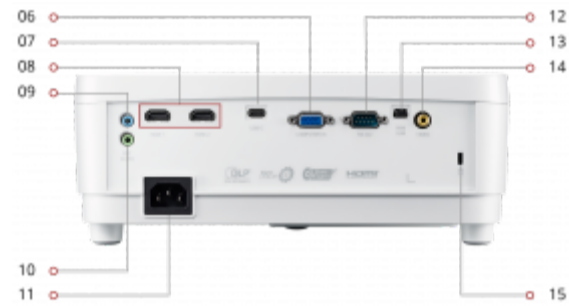

Key Features

Reduced Input Latency | Bright Images in Any Environment (3,000 Lumens) | Large Images in Small Spaces | USB Type-C for Video and Power | SonicExpert® Technology

Product Description

For convenient big screen gaming and entertainment, the ViewSonic® PX706HD projector delivers huge images in small spaces. With a short throw lens, this projector can be placed just a few feet away from a wall or screen, and project an immersive 100" image – making it perfect for big gaming sessions in smaller rooms. 3,000 lumens of brightness and Full HD 1920x1080 resolution provide vivid, ultra-sharp images and graphics, while an ultra-low input latency ensures faster frame-by-frame action and smooth gameplay without delay. What's more, Full HD 3D compatibility lets you enjoy 3D movies and games, while an internal speaker delivers room-filling sound for an immersive audiovisual experience.

<p>01 Menu Controls 02 Elevation Feet 03 Zoom Ring 04 IR Remote Sensor 05 Projection Lens VGA In</p>	<p>04 USB Type-C 05 HDMI (x2) Audio In Audio Out AC In RS232</p>
--	--

06 USB Mini
07 Video
08 Kensington® Lock Slot
09

Connector:

USB 3.1 Type C(1), 3.5mm Audio Out(1), 3.5mm Audio In(1), Control (RS232)(1), HDMI 1.4(2), VGA In(1), Composite RCA Video In(1), Mini USB(1)

Audio:

Internal Speakers:	5W (x1)
--------------------	---------