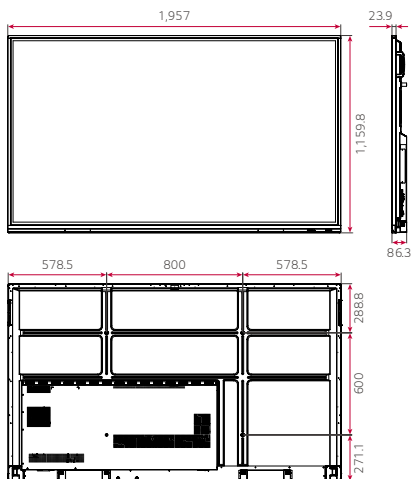

PRODUCT INFORMATION

* 86 inch

TR3PJ Series

| | | |
|--------------|---------------------------------------|---|
| Display | Inch | 86" / 75" / 65" |
| | Resolution | 3,840 × 2,160 (UHD) |
| | Resolution (Android) | 3,840 × 2,160 (UHD) |
| | Gap Between Cover Glass and Open Cell | 0.8 mm |
| | Brightness (w/ Glass) | 450 nit (Max.), 350 nit (Typ.) |
| | Brightness (w/o Glass) | 490 nit (Max.), 390 nit (Typ.) |
| Touch | Touch Type | IR |
| | Multi Touch Point | Max. 20 Points |
| Connectivity | Input | HDMI (3, HDCP2.2/1.4), Audio, RS-232C, RJ45 (LAN), IR, USB 3.0 Type A (4), USB 2.0 Type A (1), USB 3.1 Type C (1, USB-PD, DP-Alt. Mode) |
| | Output | HDMI Out (1), Audio (1), Optical (1), Touch USB (2), RJ45 (1) |

DIMENSION

(unit: mm)

86"

75"

65"

CONNECTIVITY

Side

- 1 HDMI OUT
- 2 USB 3.0
- 3 TOUCH 1
- 4 HDMI 1
- 5 HDMI 2
- 6 HDMI 3
- 7 TOUCH 2
- 8 USB 3.1
- 9 SPDIF

Bottom

- 9 USB 2.0
- 10 USB 2.0
- 11 VGA
- 12 AUDIO IN
- 13 LAN
- 14 RS232
- 15 AUDIO OUT
- 16 SWITCH
- 17 POWER

* Dimensions & Jack Panels may differ from the above image, so please contact LG sales team to verify before ordering.