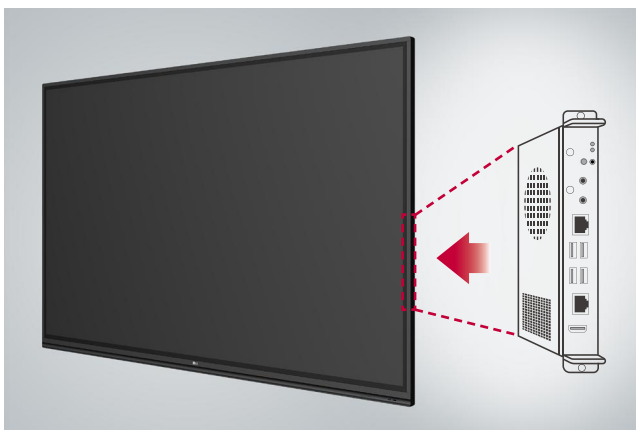

All-in-One

The TR3PJ series integrates both Android OS and Free apps into a high performance SoC, without a PC.

SECURITY & COMPATIBILITY

Secure Mode

Secured mode disables screen mirroring options for SSP (Screen Share Pro), which is an application that enables screen sharing between mobile devices and the display, to prevent any unauthorized contents to be shown via screen sharing functions in various devices.

Built-in OPS Slot

The TR3PJ series supports OPS slots, allowing you to easily and conveniently mount OPS desktop at the back of the interactive digital board with internal power delivery.

USB Block

The USB Block Mode that helps secure and prevent data from being copied into unauthorized devices in advance, which is essential for being used in space where security is critical.