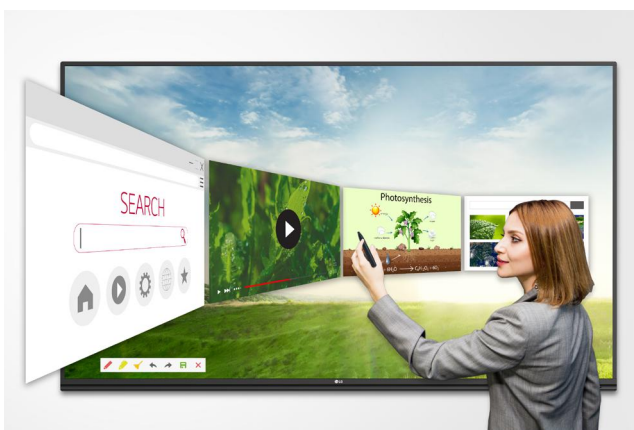

Web Browser

The TR3PJ series supports the web browser* in the Android OS**, so you can search the web easily and quickly, without connecting to an external desktop.

* Network-based Function

** The Android OS is updated to 9.0 ver.