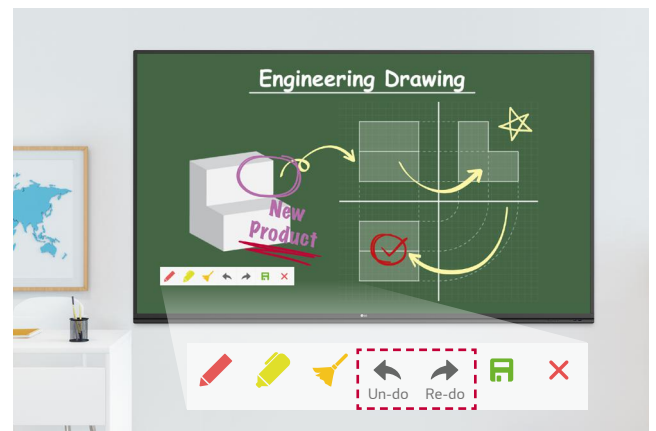

Annotation Upgrade

At annotation tool mode, 'Un-do' and 'Re-do' functions provide enhanced user experience. (Annotation tool can be used on any source.)

* Un-do : Moves one step back
Re-do : Moves one step forward