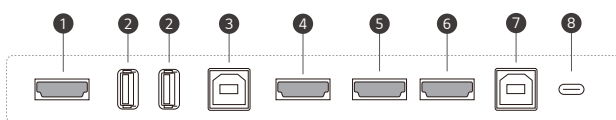

DIMENSION

(unit: mm)

86"

75"

65"

CONNECTIVITY

Side

- 1 HDMI OUT
- 2 USB 3.0
- 3 TOUCH 1
- 4 HDMI 1
- 5 HDMI 2
- 6 HDMI 3
- 7 TOUCH 2
- 8 USB 3.1
- 9 SPDIF

Bottom

- 9 USB 2.0
- 10 USB 2.0
- 11 VGA
- 12 AUDIO IN
- 13 LAN
- 14 RS232
- 15 AUDIO OUT
- 16 SWITCH
- 17 POWER

* Dimensions & Jack Panels may differ from the above image, so please contact LG sales team to verify before ordering.