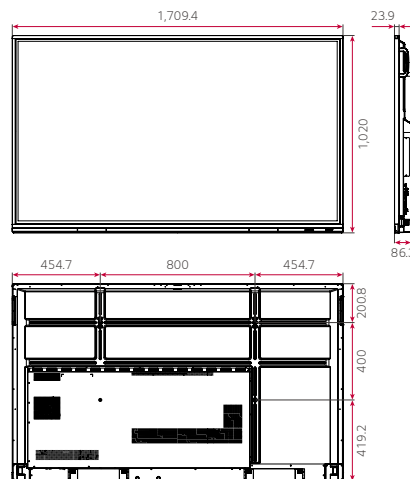

PRODUCT INFORMATION

* 86 inch

TR3PJ Series

| | | |
|--------------|---------------------------------------|---|
| Display | Inch | 86" / 75" / 65" |
| | Resolution | 3,840 × 2,160 (UHD) |
| | Resolution (Android) | 3,840 × 2,160 (UHD) |
| | Gap Between Cover Glass and Open Cell | 0.8 mm |
| | Brightness (w/ Glass) | 450 nit (Max.), 350 nit (Typ.) |
| | Brightness (w/o Glass) | 490 nit (Max.), 390 nit (Typ.) |
| Touch | Touch Type | IR |
| | Multi Touch Point | Max. 20 Points |
| Connectivity | Input | HDMI (3, HDCP2.2/1.4), Audio, RS-232C, RJ45 (LAN), IR, USB 3.0 Type A (4), USB 2.0 Type A (1), USB 3.1 Type C (1, USB-PD, DP-Alt. Mode) |
| | Output | HDMI Out (1), Audio (1), Optical (1), Touch USB (2), RJ45 (1) |

DIMENSION

(unit: mm)

86"

75"

65"

CONNECTIVITY

Side

- 1 HDMI OUT
- 2 USB 3.0
- 3 TOUCH 1
- 4 HDMI 1
- 5 HDMI 2
- 6 HDMI 3
- 7 TOUCH 2
- 8 USB 3.1
- 9 SPDIF

Bottom

- 9 USB 2.0
- 10 USB 2.0
- 11 VGA
- 12 AUDIO IN
- 13 LAN
- 14 RS232
- 15 AUDIO OUT
- 16 SWITCH
- 17 POWER

* Dimensions & Jack Panels may differ from the above image, so please contact LG sales team to verify before ordering.