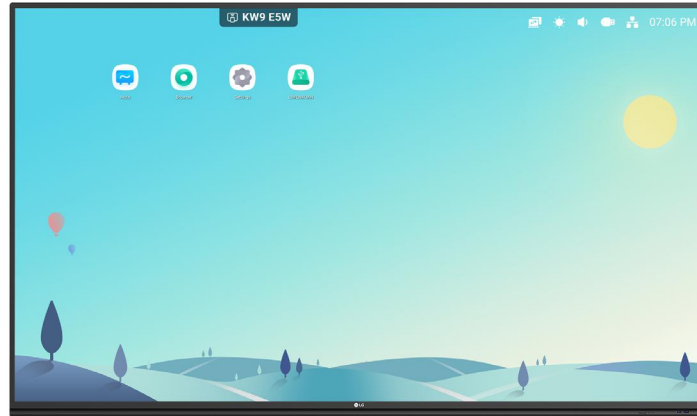

TR3PJ SERIES

Compatible with Various OS

- Android, iOS, Mac, Windows, Chrome

Wireless Screen Mirroring from / to Devices

- Two Way Communication
- Up to 6 Devices on Display
  - Direct Sharing Annotation & Files

Excellent Writing Experience

- Note Software Embedded
  - Nearly no Gap from Glass with Direct Bonding

Professional Annotation Tool

- Writing on any Sources
- Redo and Undo of Annotation

Embedded Android 9.0 OS

- Free Embedded Applications
- Note, Web Browser, Screen Share Pro

Enhanced Security

- Keep Your Contents to Be Secured with Secure Mode and USB Block Mode

TR3PJ SERIES FEATURES

4K Resolution (UHD) OSD (On Screen Display)

Multi Touch 20

Nearly No Air Gap

Energy Efficient (DPM, EU ErP Compatible)

Anti-glare / Tempered Glass

Screen Mirroring

OTA (Over the Air) CS only

Enhanced Security

Integrated Speaker and Wi-Fi Dongle

HDMI-out (RGB, Android, OPS)

Upgraded HW Reliability