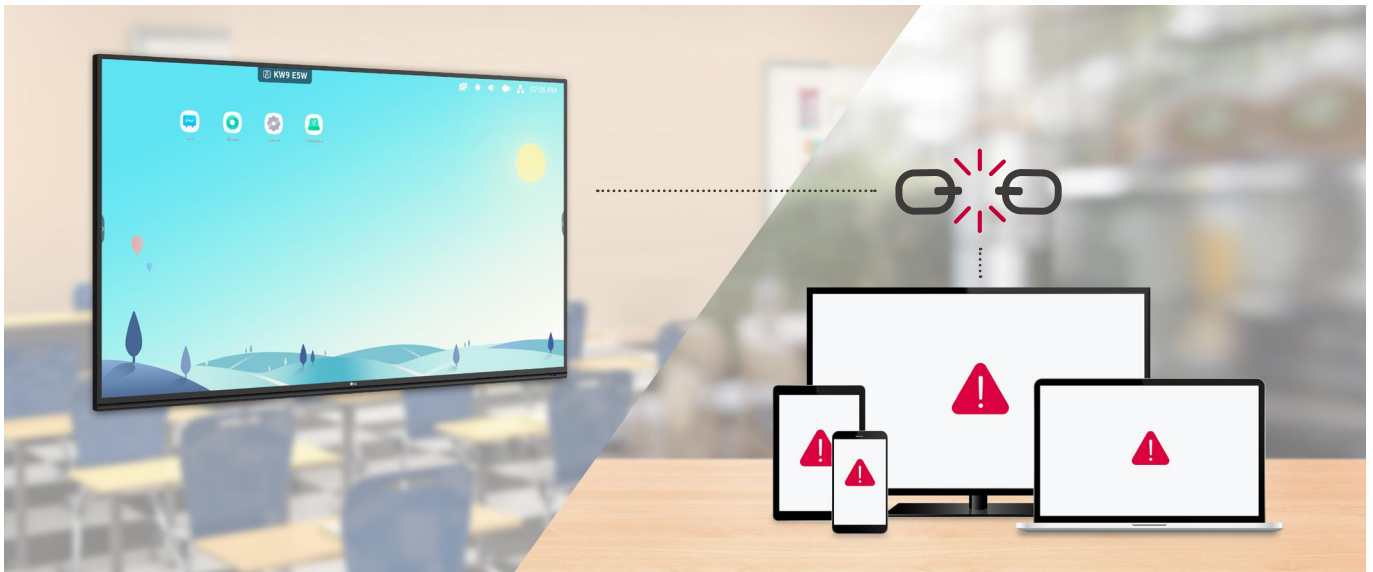

All-in-One

The TR3PJ series integrates both Android OS and Free apps into a high performance SoC, without a PC.

SECURITY & COMPATIBILITY

Secure Mode

Secured mode disables screen mirroring options for SSP (Screen Share Pro), which is an application that enables screen sharing between mobile devices and the display, to prevent any unauthorized contents to be shown via screen sharing functions in various devices.