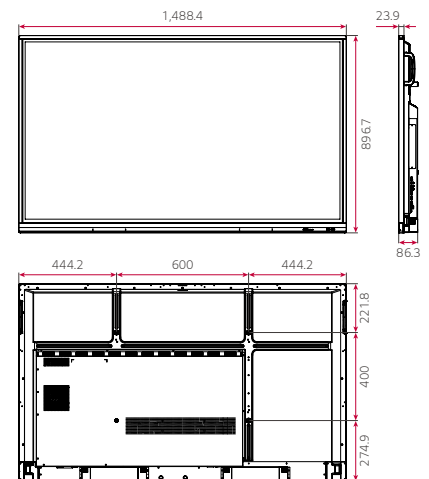

PRODUCT INFORMATION

* 86 inch

TR3PJ Series

| | | |
|--------------|---------------------------------------|---|
| Display | Inch | 86" / 75" / 65" |
| | Resolution | 3,840 × 2,160 (UHD) |
| | Resolution (Android) | 3,840 × 2,160 (UHD) |
| | Gap Between Cover Glass and Open Cell | 0.8 mm |
| | Brightness (w/ Glass) | 450 nit (Max.), 350 nit (Typ.) |
| | Brightness (w/o Glass) | 490 nit (Max.), 390 nit (Typ.) |
| Touch | Touch Type | IR |
| | Multi Touch Point | Max. 20 Points |
| Connectivity | Input | HDMI (3, HDCP2.2/1.4), Audio, RS-232C, RJ45 (LAN), IR, USB 3.0 Type A (4), USB 2.0 Type A (1), USB 3.1 Type C (1, USB-PD, DP-Alt. Mode) |
| | Output | HDMI Out (1), Audio (1), Optical (1), Touch USB (2), RJ45 (1) |

DIMENSION

(unit: mm)

86"

75"

65"

CONNECTIVITY

Side

- 1 HDMI OUT
- 2 USB 3.0
- 3 TOUCH 1
- 4 HDMI 1
- 5 HDMI 2
- 6 HDMI 3
- 7 TOUCH 2
- 8 USB 3.1
- 9 SPDIF

Bottom

- 9 USB 2.0
- 10 USB 2.0
- 11 VGA
- 12 AUDIO IN
- 13 LAN
- 14 RS232
- 15 AUDIO OUT
- 16 SWITCH
- 17 POWER

* Dimensions & Jack Panels may differ from the above image, so please contact LG sales team to verify before ordering.