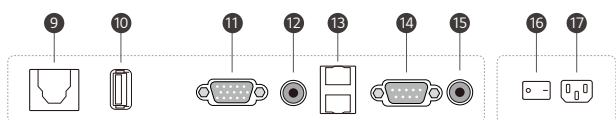

DIMENSION

(unit: mm)

86"

75"

65"

CONNECTIVITY

Side

- 1 HDMI OUT
- 2 USB 3.0
- 3 TOUCH 1
- 4 HDMI 1
- 5 HDMI 2
- 6 HDMI 3
- 7 TOUCH 2
- 8 USB 3.1
- 9 SPDIF

Bottom

- 9 USB 2.0
- 10 USB 2.0
- 11 VGA
- 12 AUDIO IN
- 13 LAN
- 14 RS232
- 15 AUDIO OUT
- 16 SWITCH
- 17 POWER

* Dimensions & Jack Panels may differ from the above image, so please contact LG sales team to verify before ordering.